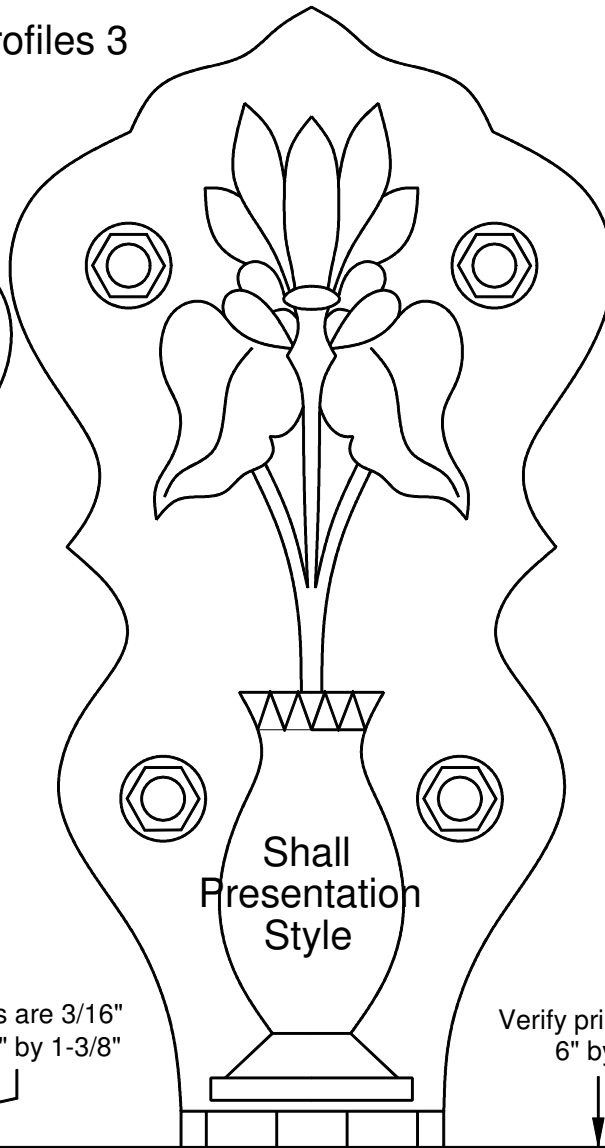

Bluestem Banjo Peg Head Profiles 3

All nuts are 3/16"  
by 3/8" by 1-3/8"

Verify printed size:  
6" by 9"